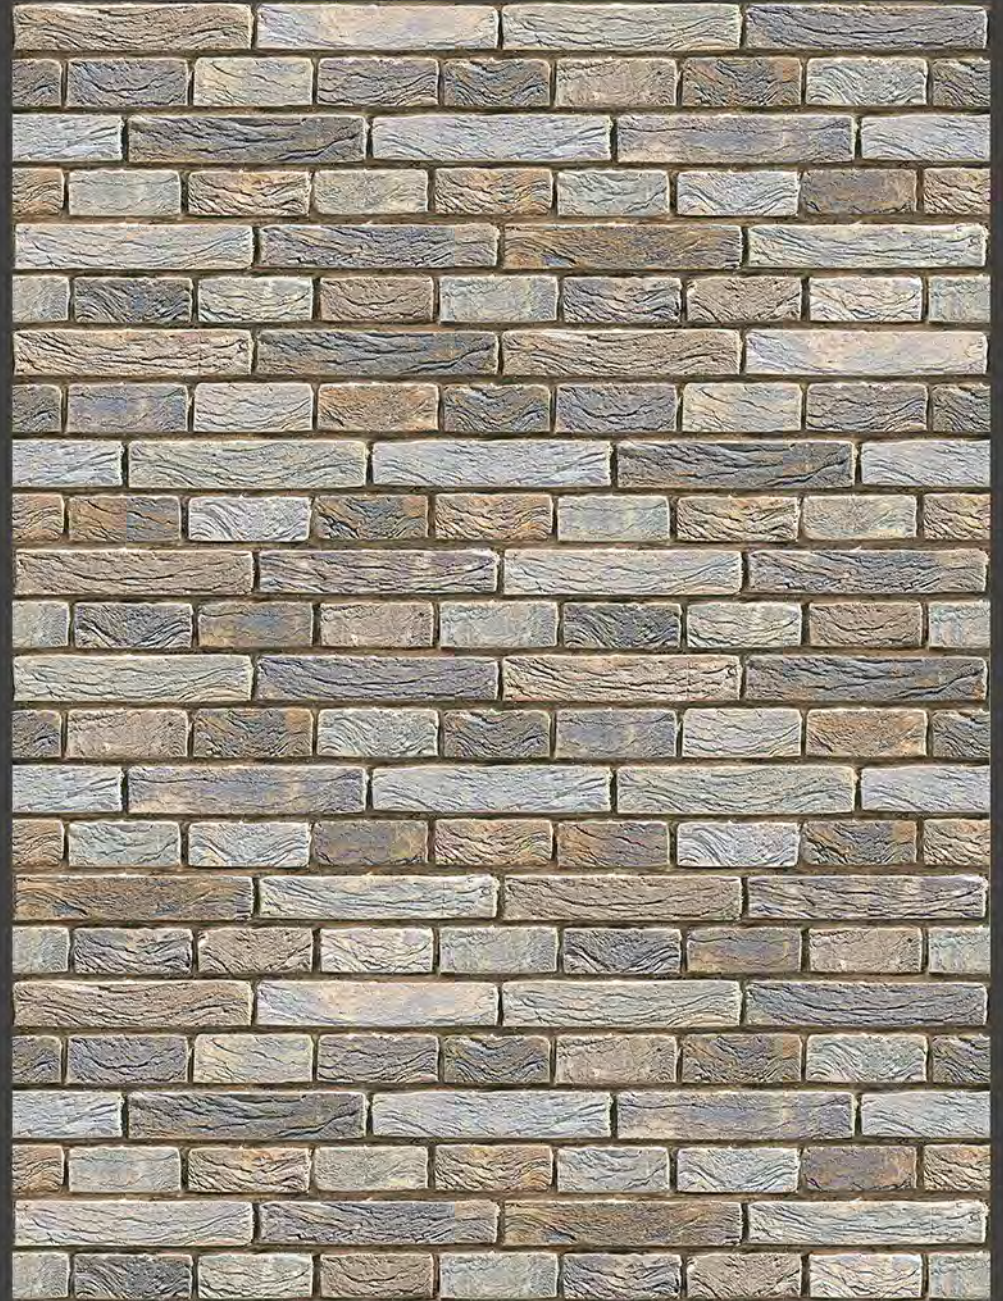

LANCIA - 10

MATT FINISH

300x
450mm ■

HIGH DEPTH
ELEVATION