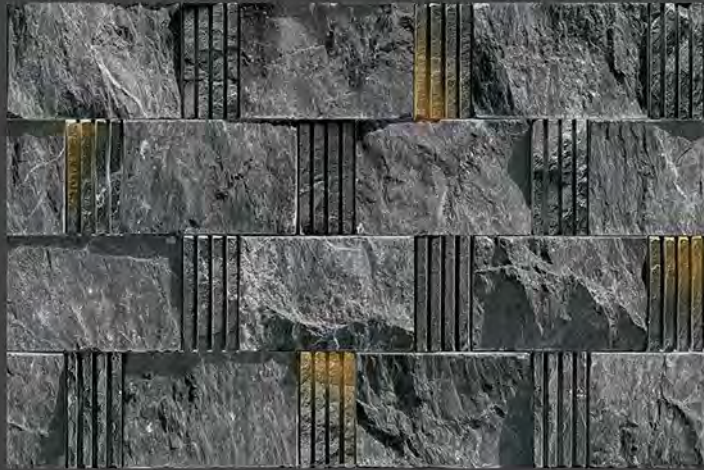

KITON - 08

MATT FINISH

300x
450mm ■

HIGH DEPTH
ELEVATION