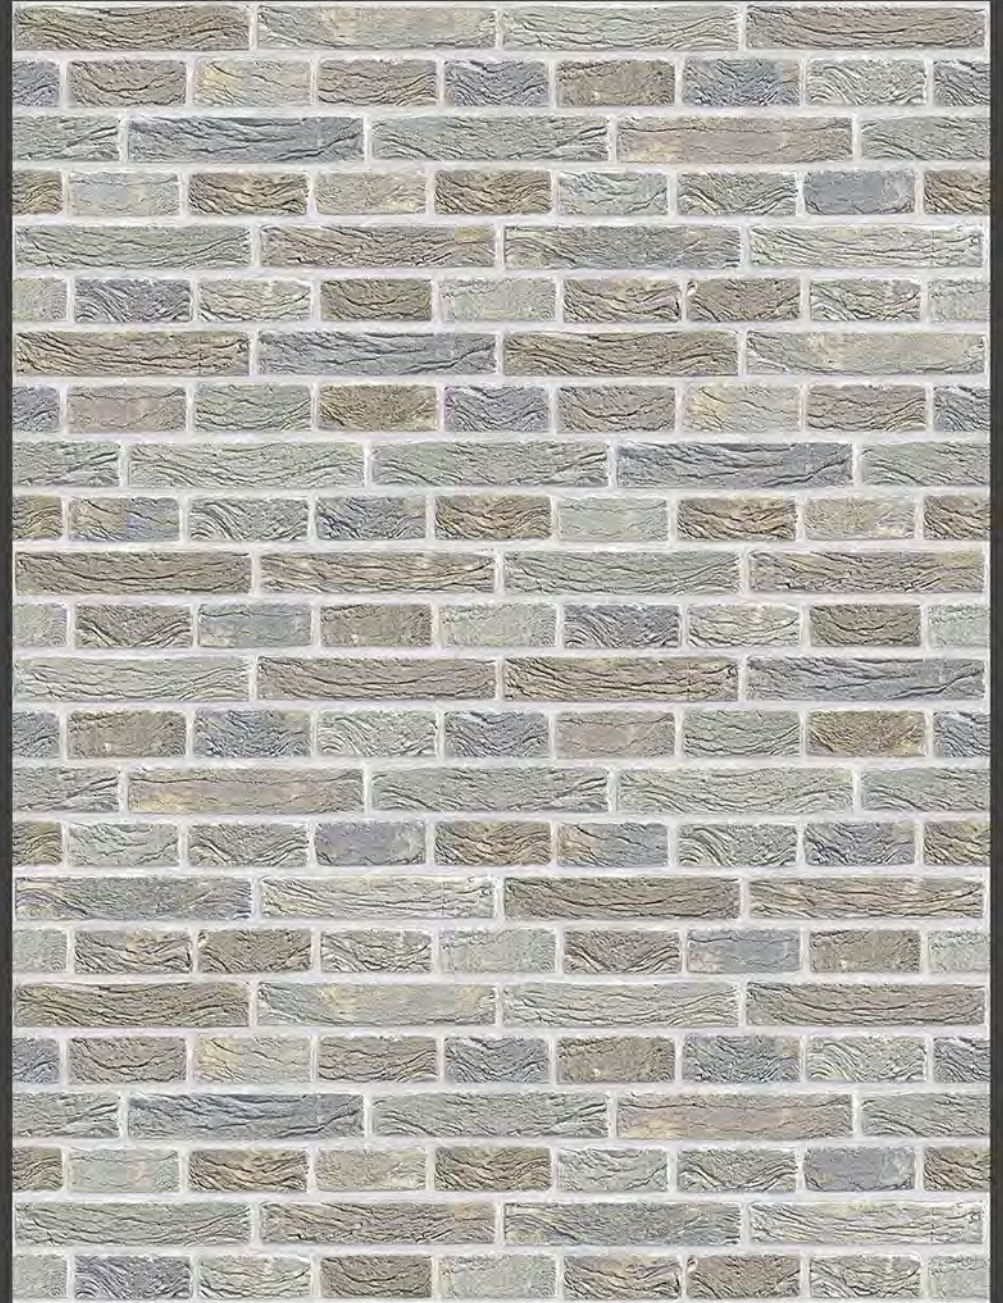

HIGH DEPTH
ELEVATION

EXPERIENCE
THE EXPERTISE

SELECO

ELEVATION TILES
300x450mm

MOUNTAIN
inspiration

SELECO-01

MATT FINISH

300x
450mm ■