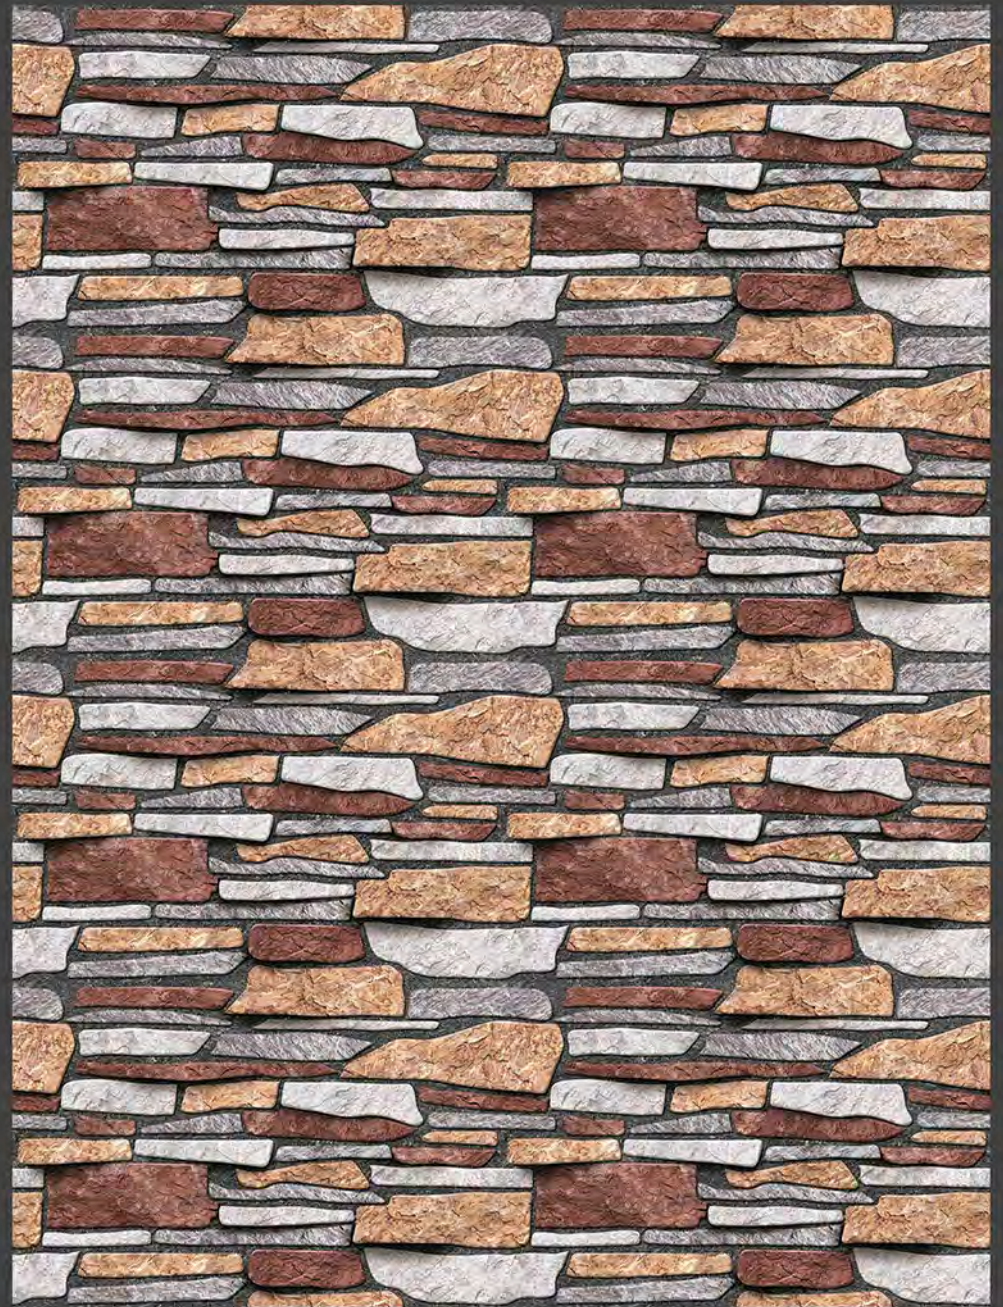

HIGH DEPTH
ELEVATION

SELECO-04

MATT FINISH

300x
450mm ■

HIGH DEPTH
ELEVATION

SELECO-05

MATT FINISH

300x
450mm ■