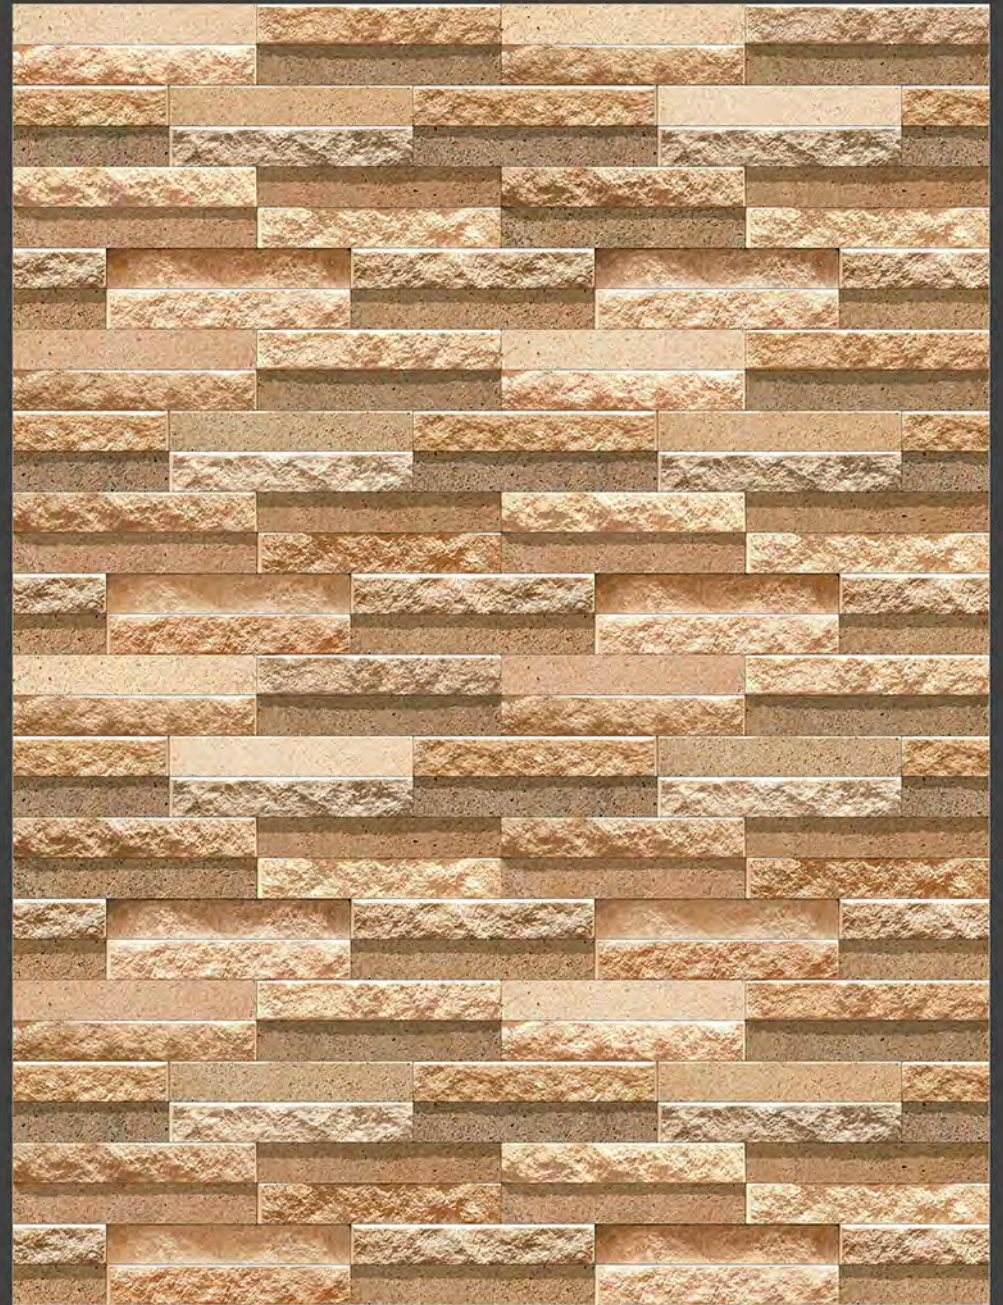

ELEVATION TILES
300x450mm

SPARCO - 01

MATT FINISH

300x
450mm ■

HIGH DEPTH
ELEVATION

SPARCO - 02

MATT FINISH

300x
450mm ■