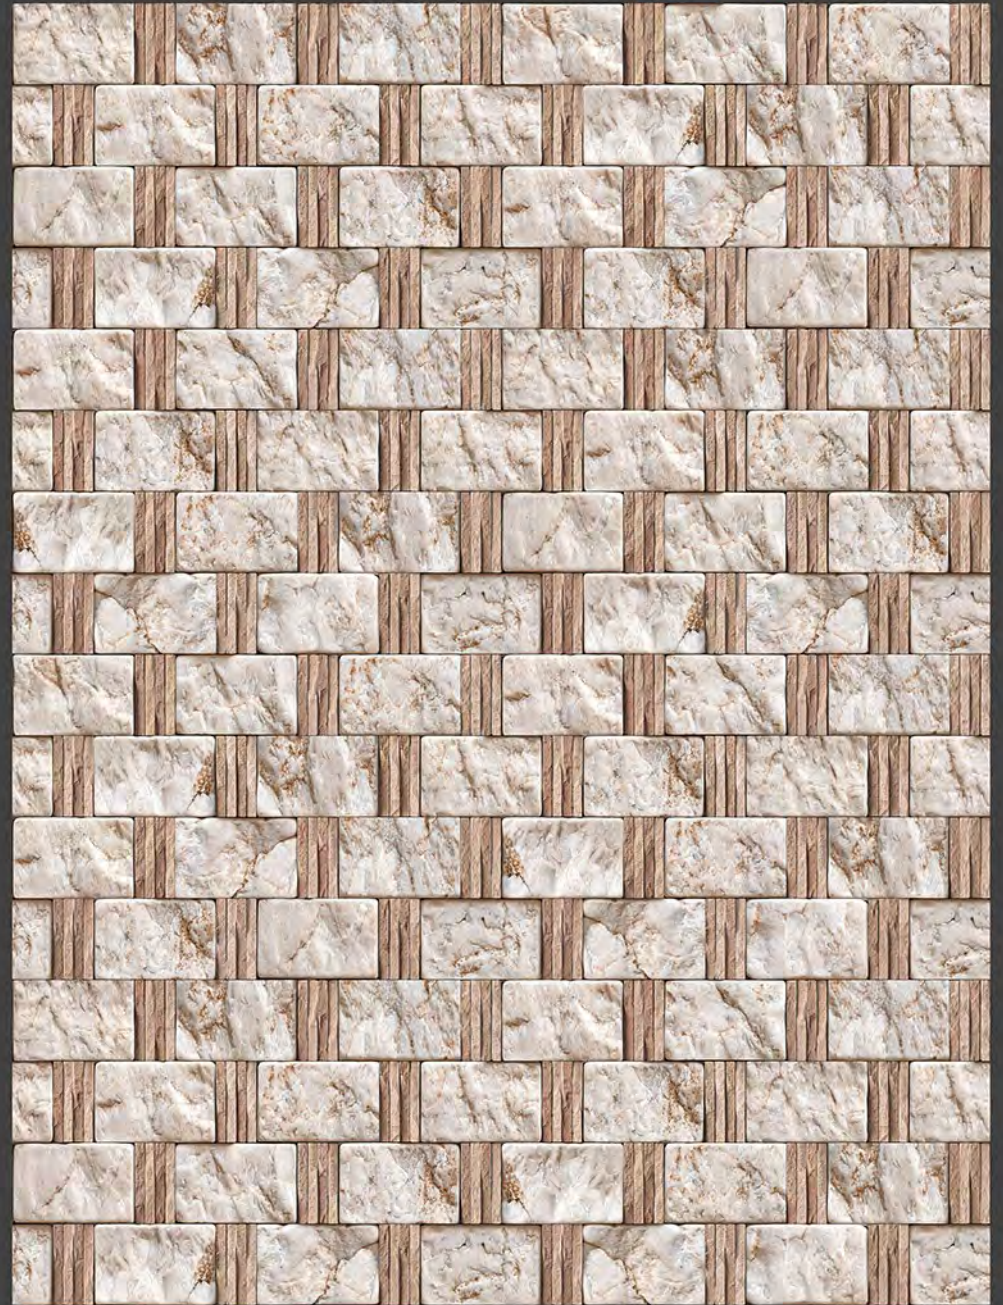

300x
450mm ■

HIGH DEPTH
ELEVATION

KITON - 06

MATT FINISH

300x
450mm ■

HIGH DEPTH
ELEVATION

KITON - 07

MATT FINISH