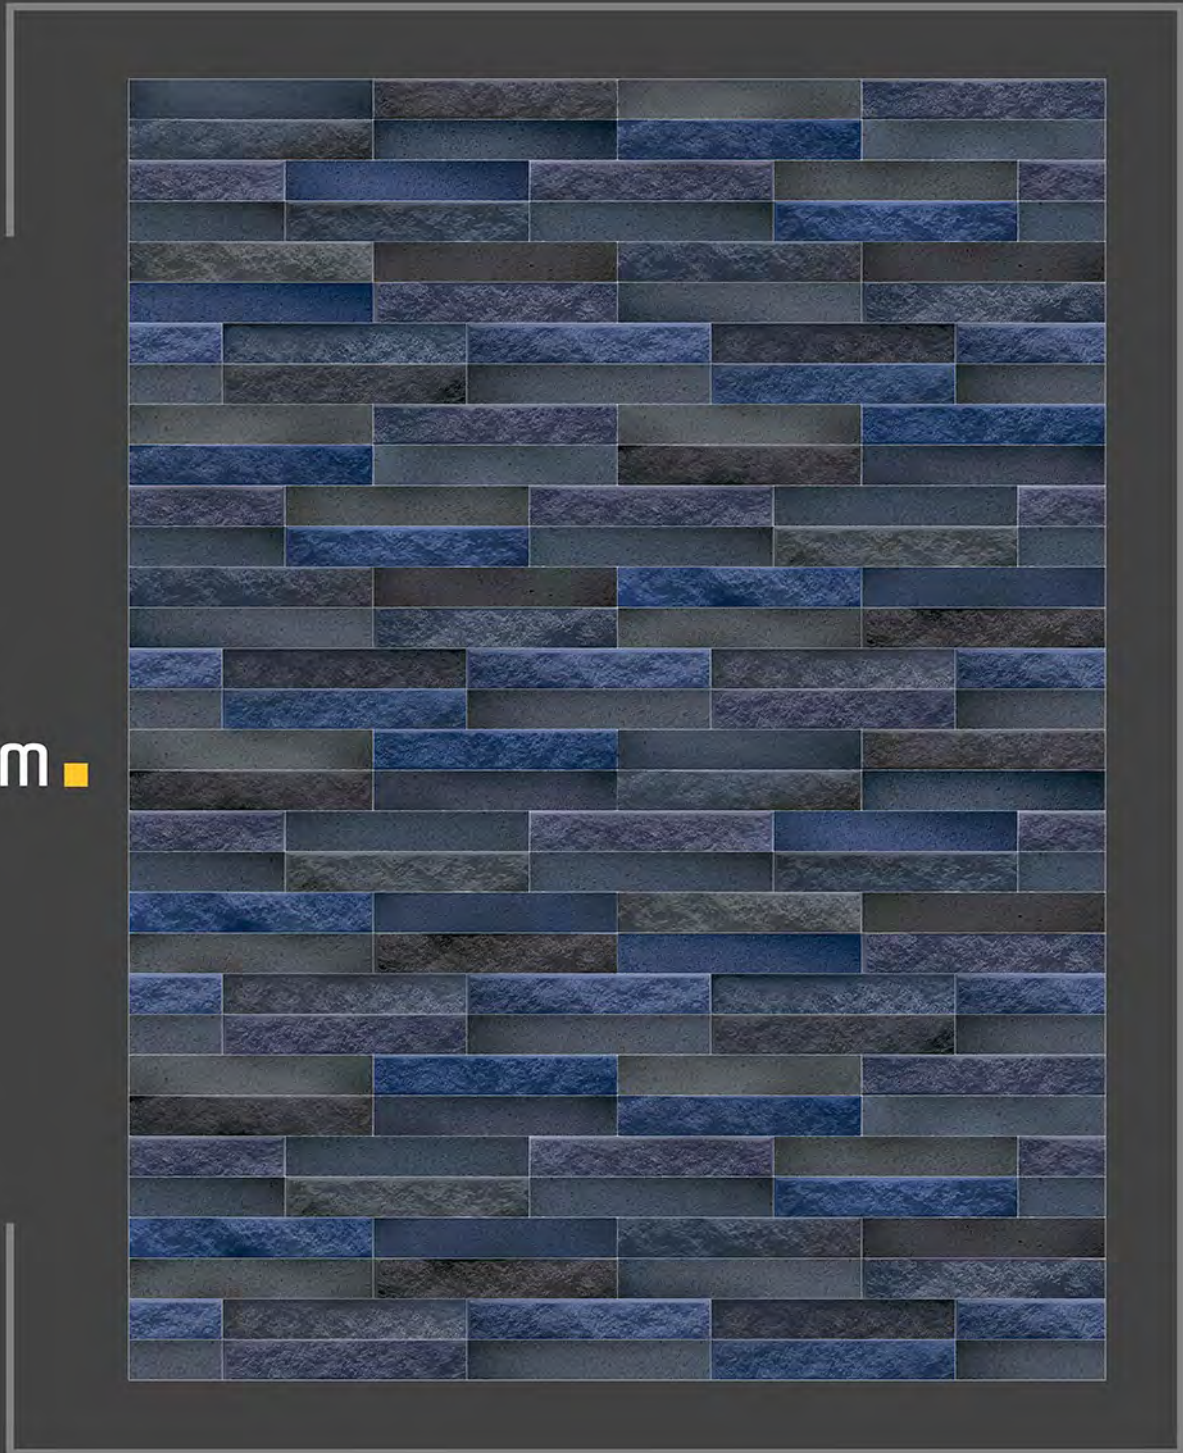

HIGH DEPTH
ELEVATION

SPARCO - 03

MATT FINISH

300x
450mm ■

HIGH DEPTH
ELEVATION

SPARCO - 04

MATT FINISH

300x
450mm ■