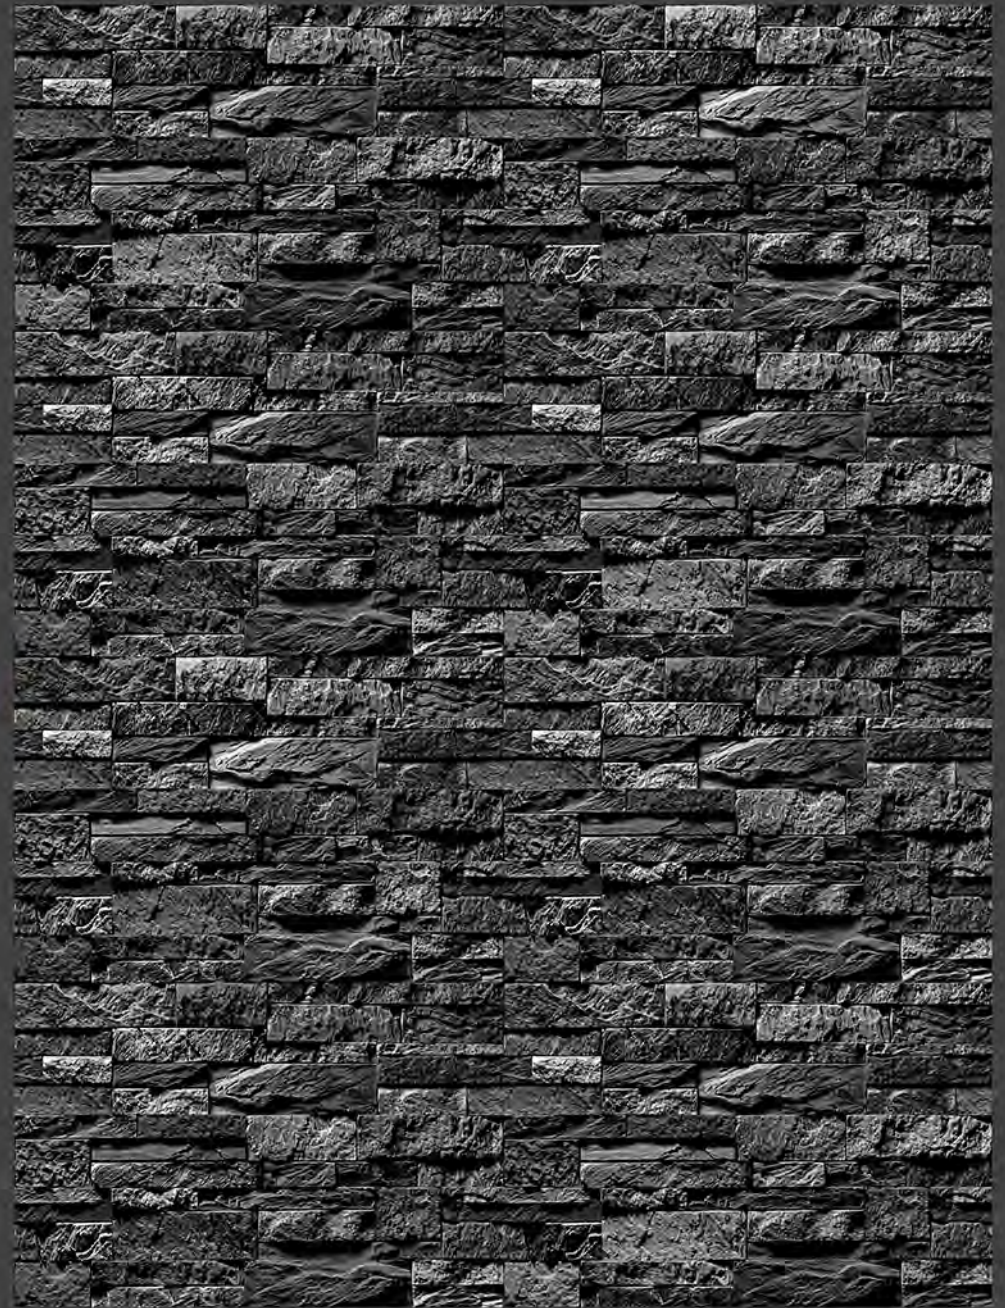

300x
450mm ■

HIGH DEPTH
ELEVATION

ROMEO - 06

MATT FINISH

300x
450mm ■

HIGH DEPTH
ELEVATION

ROMEO - 07

MATT FINISH