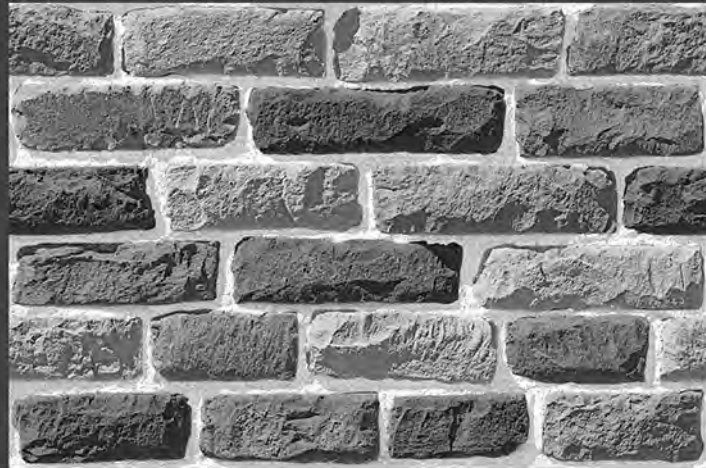

VONOVIA - 09

MATT FINISH

300x
450mm ■

HIGH DEPTH
ELEVATION