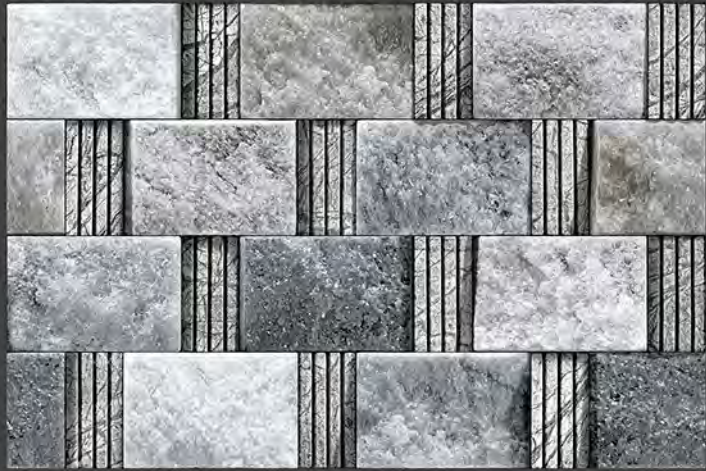

KITON - 04

MATT FINISH

300x
450mm ■

HIGH DEPTH
ELEVATION