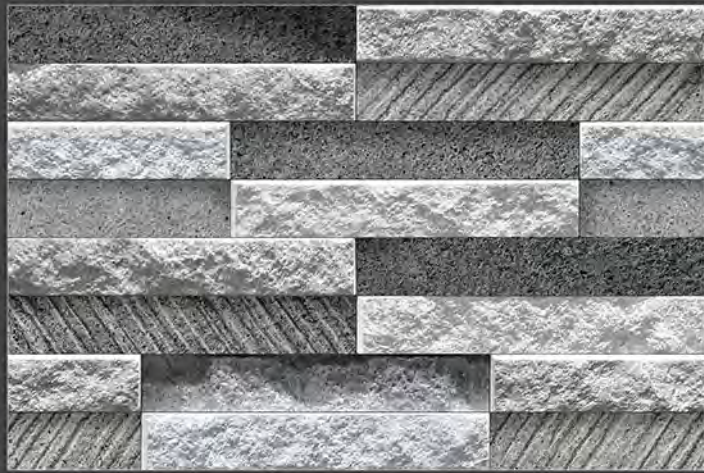

ELEVATION TILES
300x450mm

SPARCO - 01

MATT FINISH

300x
450mm ■

HIGH DEPTH
ELEVATION

SPARCO - 02

MATT FINISH

300x
450mm ■