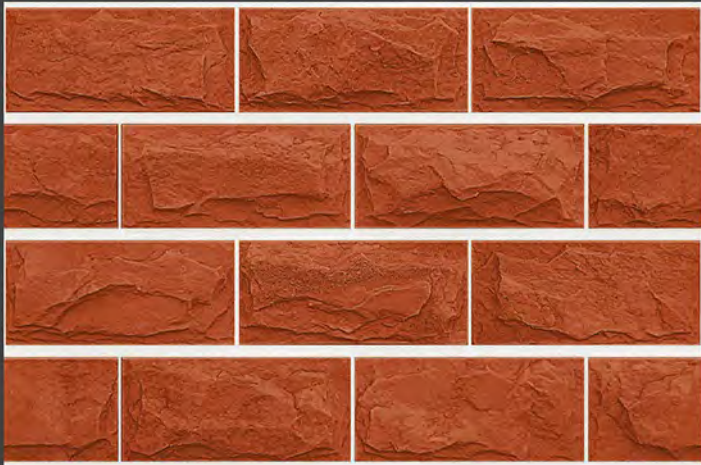

ELEVATION

300x
450mm ■

EDISON - 03

MATT FINISH

300x
450mm ■

HIGH DEPTH
ELEVATION

EDISON - 04

MATT FINISH