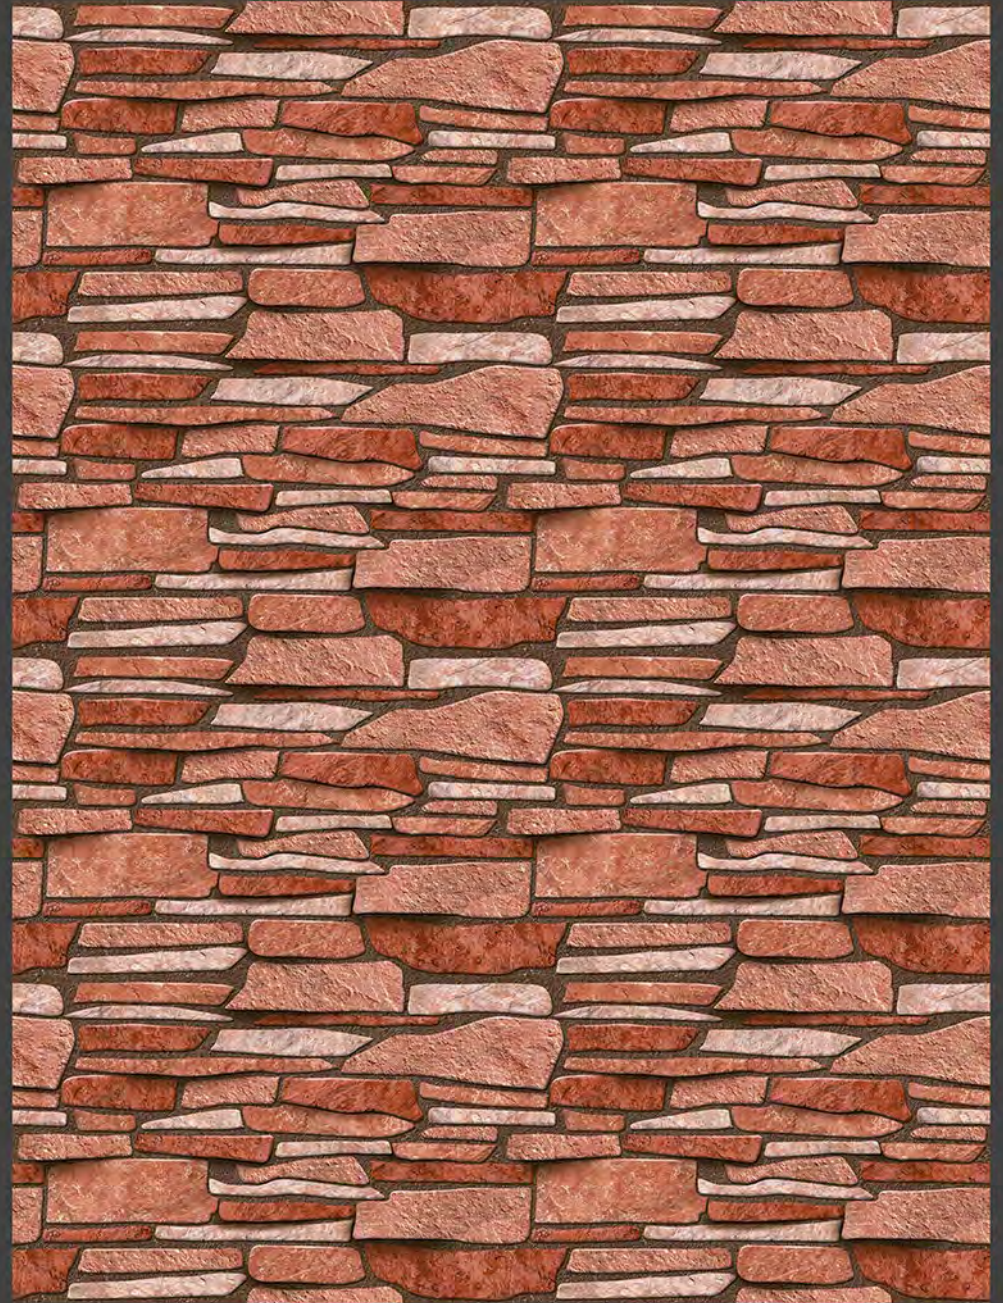

HIGH DEPTH
ELEVATION

SELECO-02

MATT FINISH

300x
450mm ■

HIGH DEPTH
ELEVATION

SELECO-03

MATT FINISH

300x
450mm ■