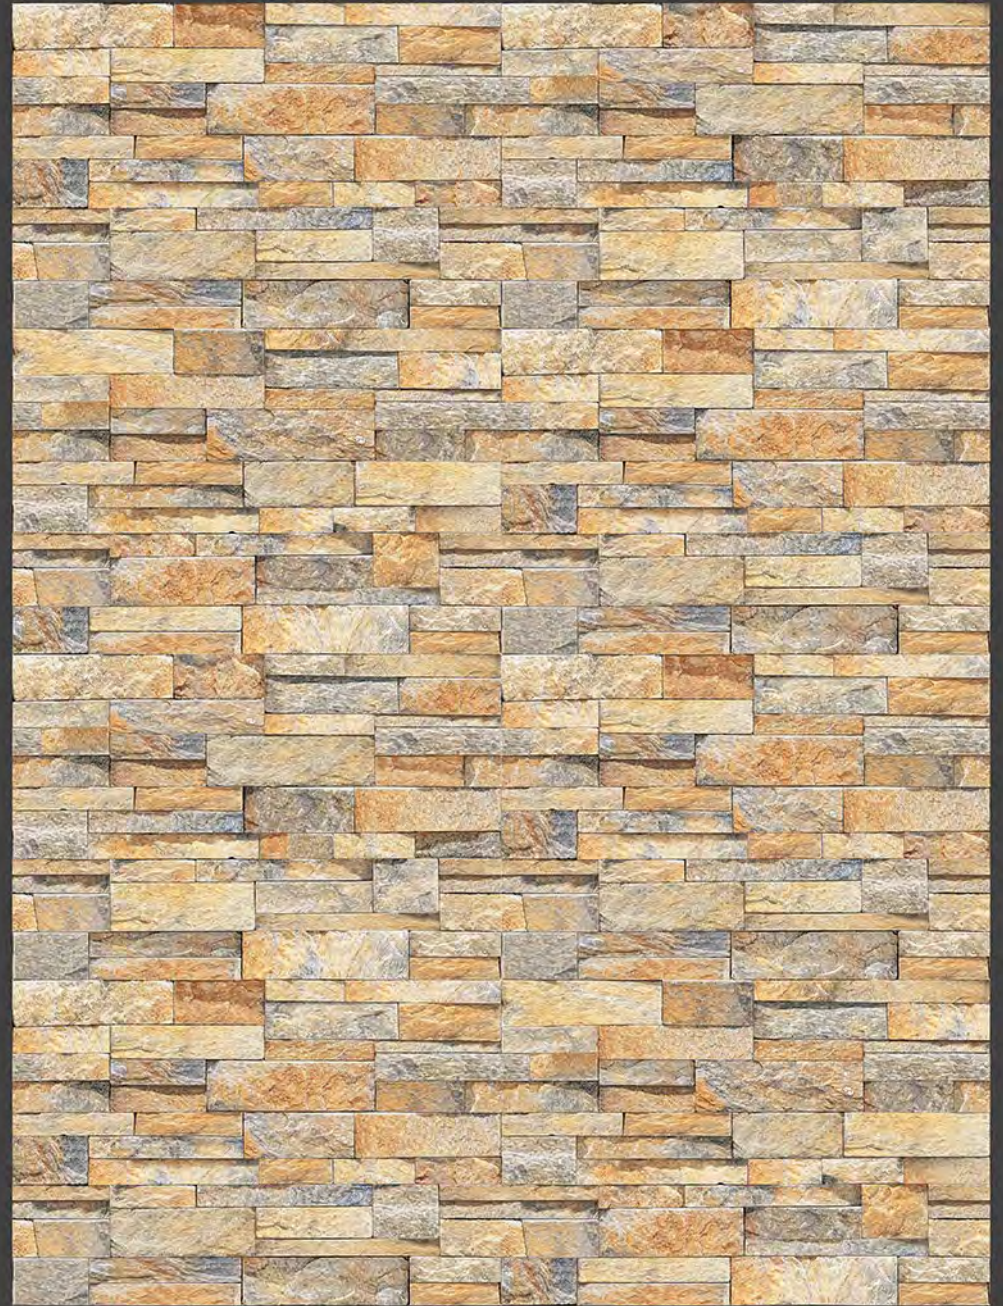

300x
450mm ■

HIGH DEPTH
ELEVATION

ROMEO - 10

MATT FINISH

300x
450mm ■

HIGH DEPTH
ELEVATION

ROME0 - 11

MATT FINISH