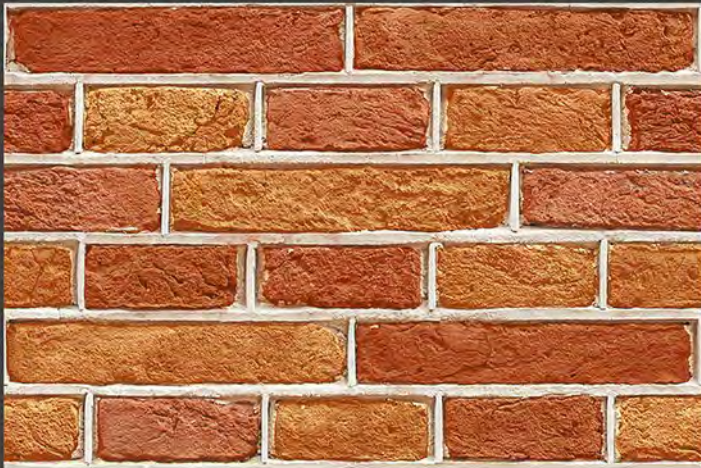

ELEVATION TILES
300x450mm

LANCIA - 01

MATT FINISH

300x
450mm ■

HIGH DEPTH
ELEVATION

LANCIA - 02

MATT FINISH

300x
450mm ■