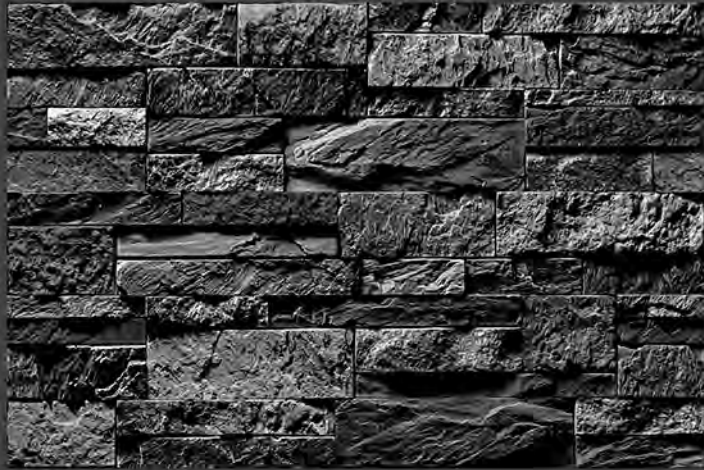

ROMEO - 06

MATT FINISH

300x
450mm ■

HIGH DEPTH
ELEVATION