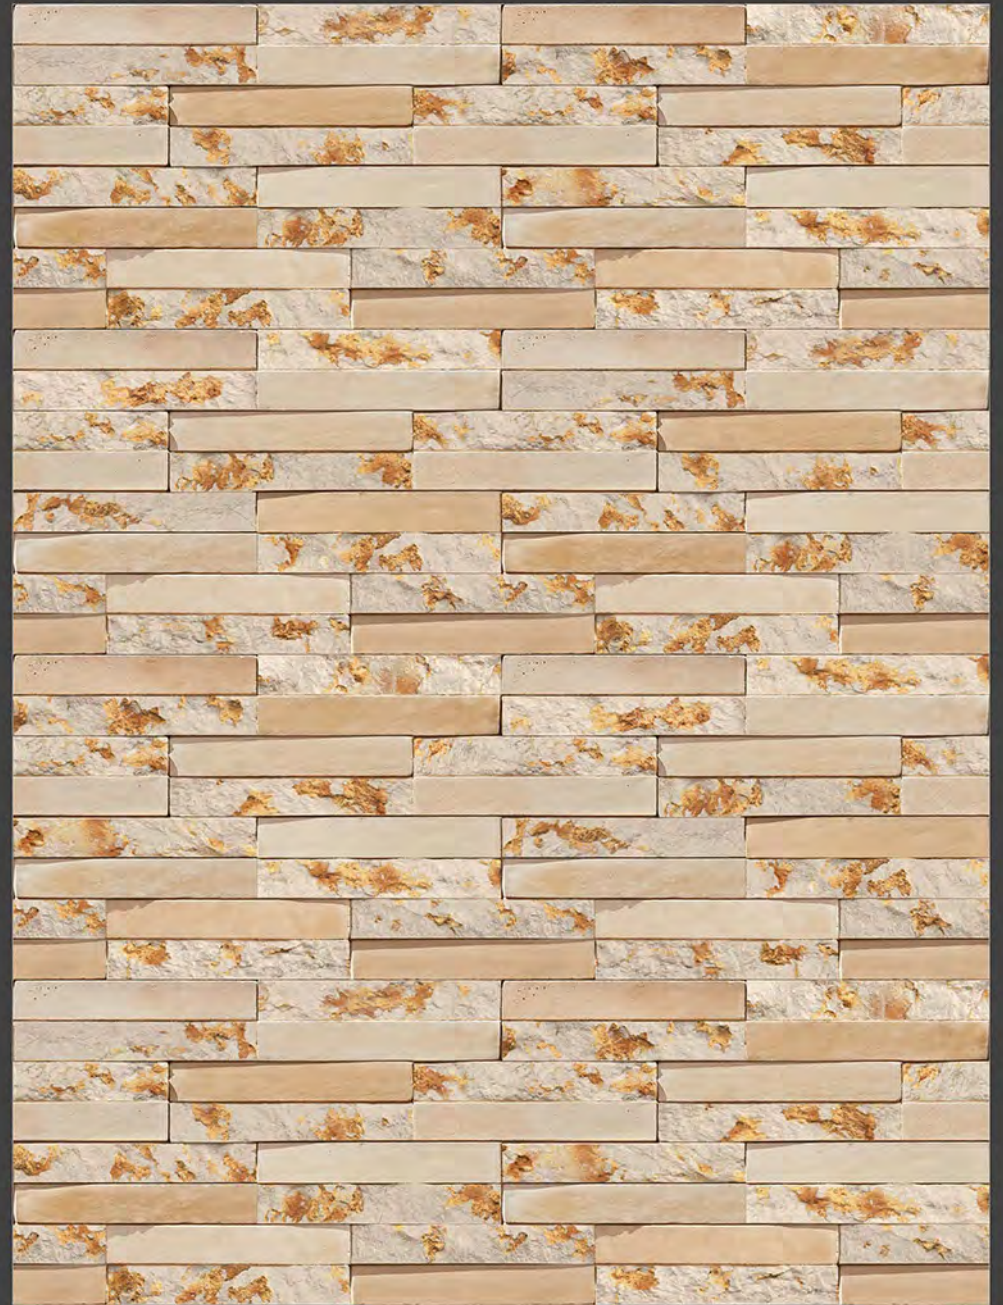

SPARCO - 08

MATT FINISH

300x
450mm ■

HIGH DEPTH
ELEVATION