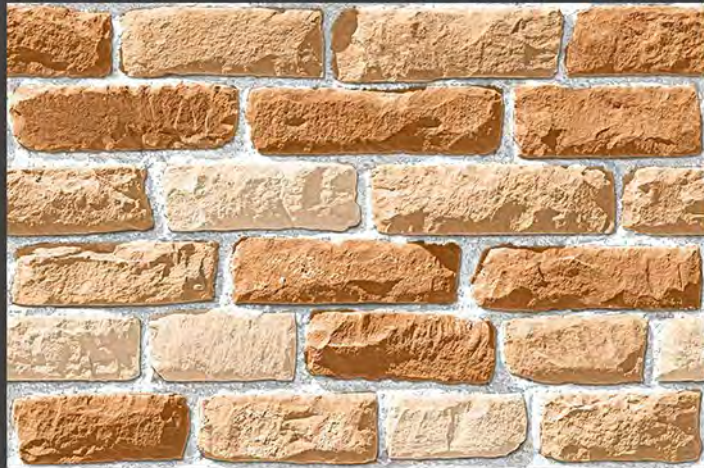

300x
450mm ■