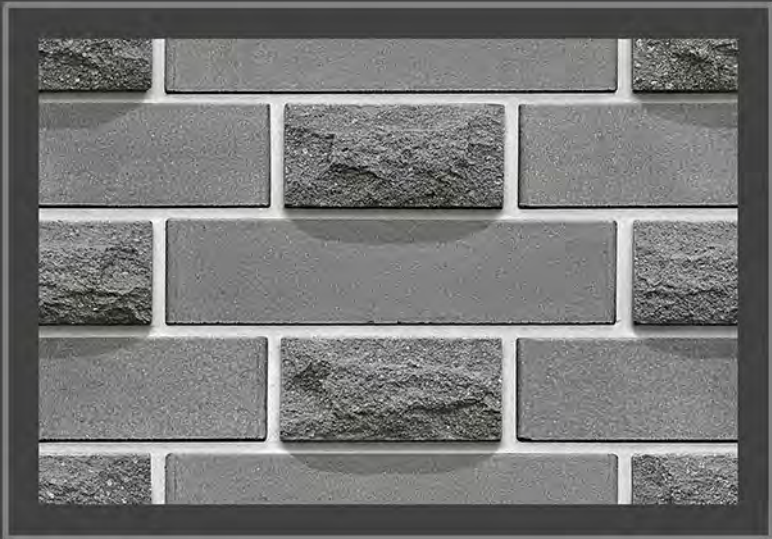

MACRON - 08

MATT FINISH

300x
450mm ■

HIGH DEPTH
ELEVATION