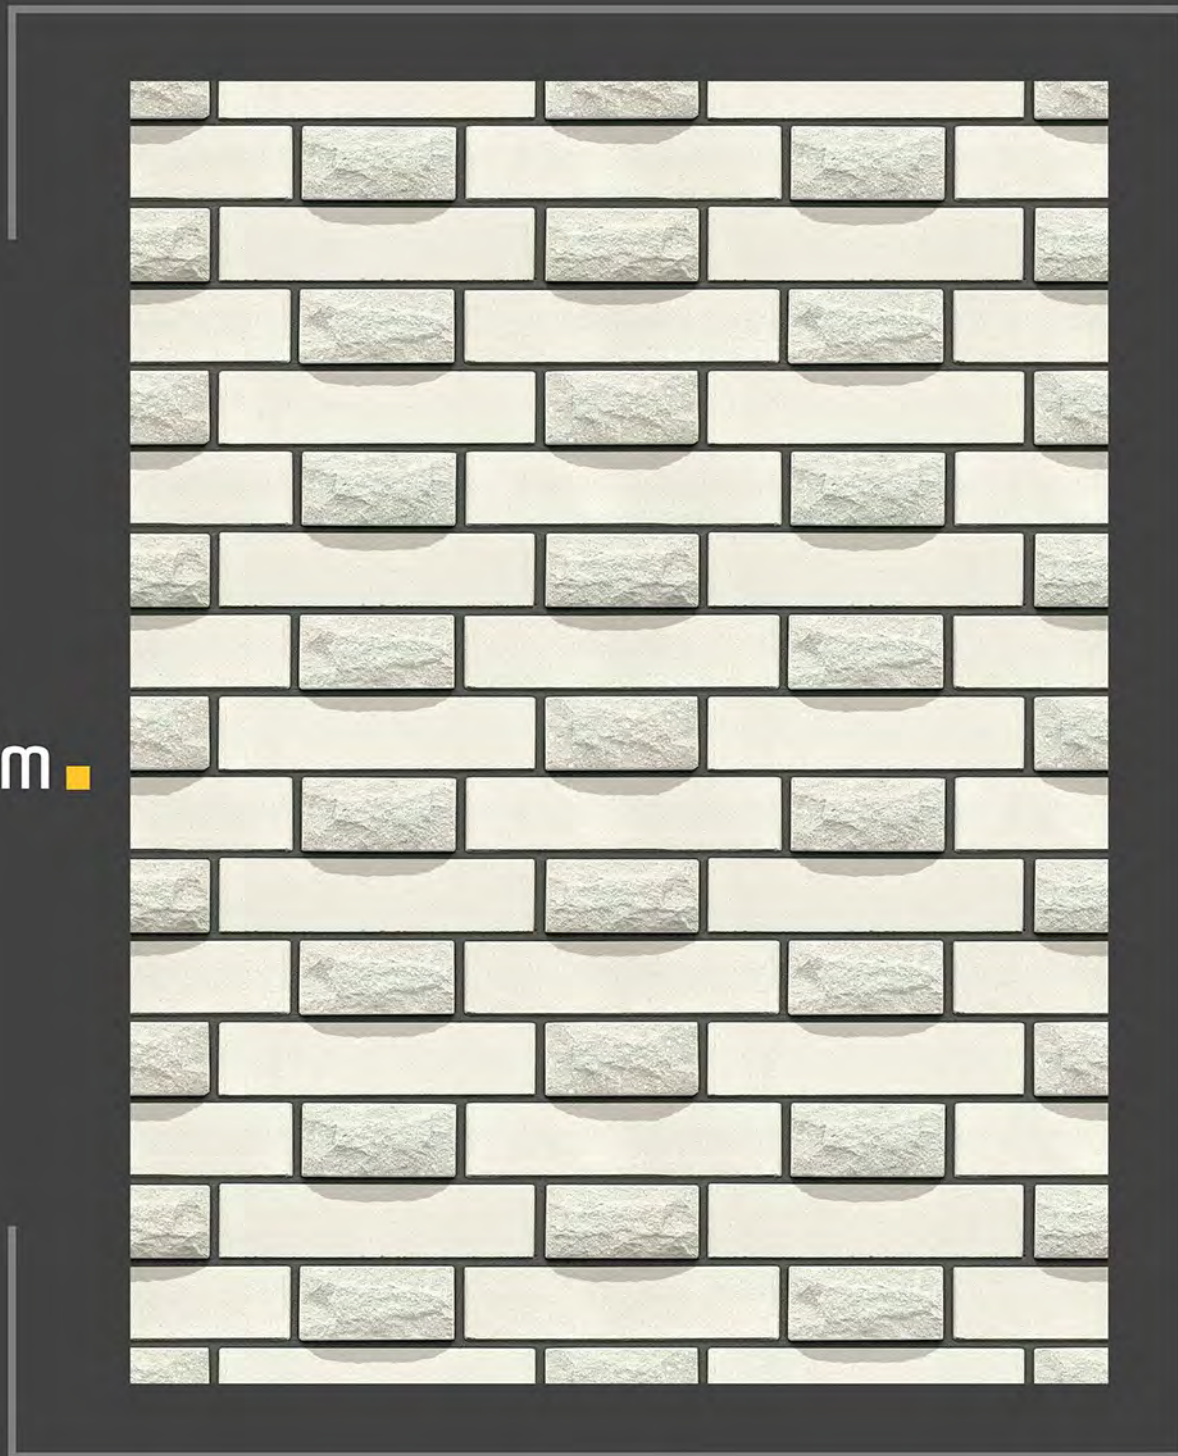

MACRON - 07

MATT FINISH

300x
450mm ■