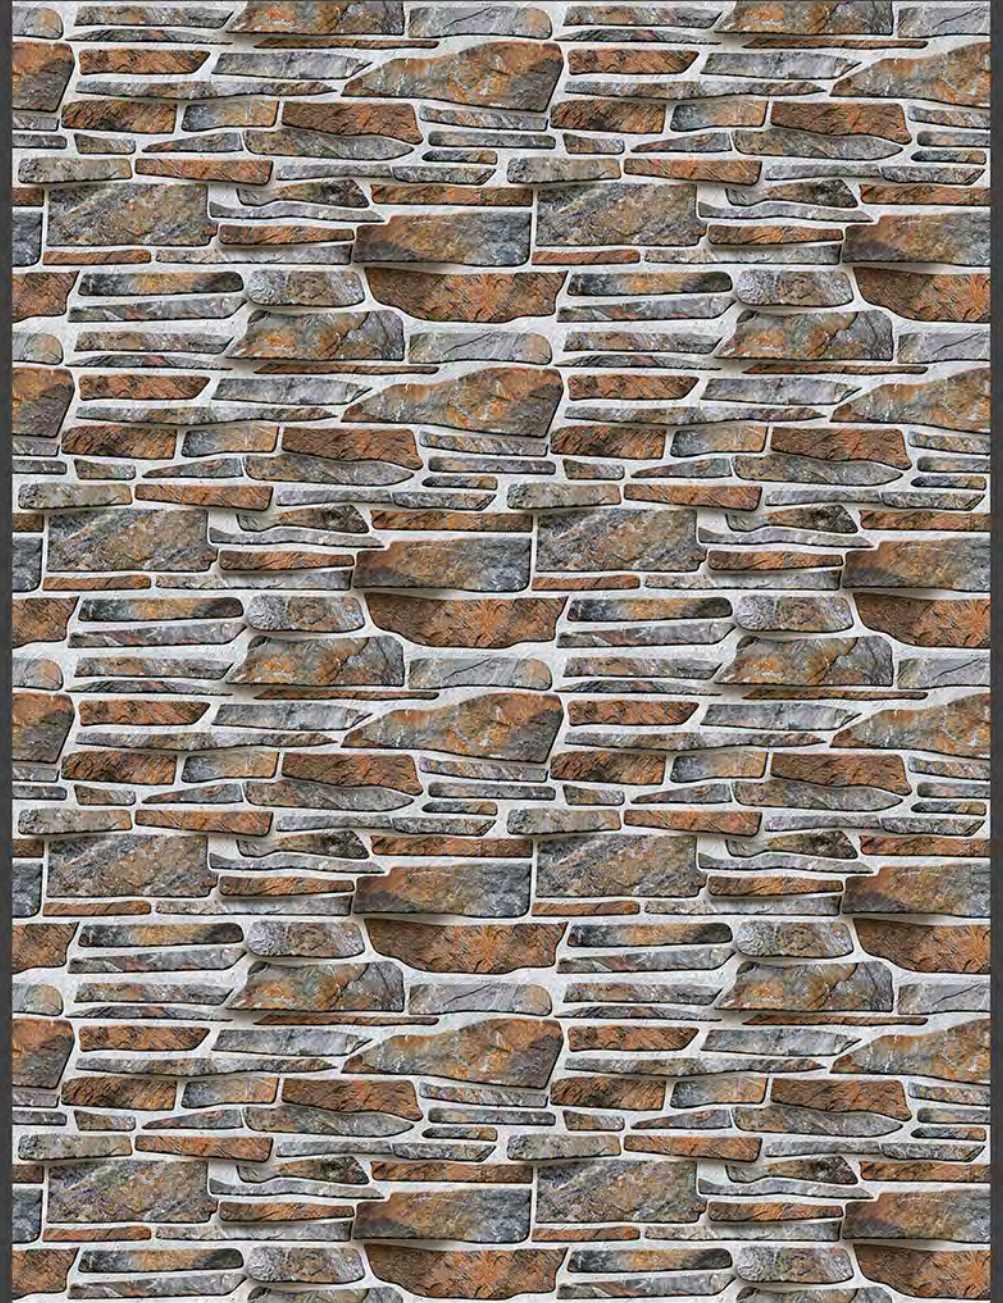

SELECO-03

MATT FINISH

300x
450mm ■

HIGH DEPTH
ELEVATION