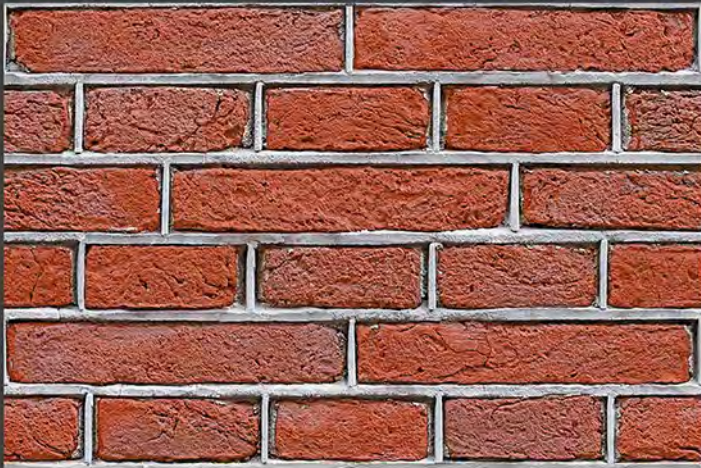

LANCIA - 01

MATT FINISH

300x
450mm ■

HIGH DEPTH
ELEVATION