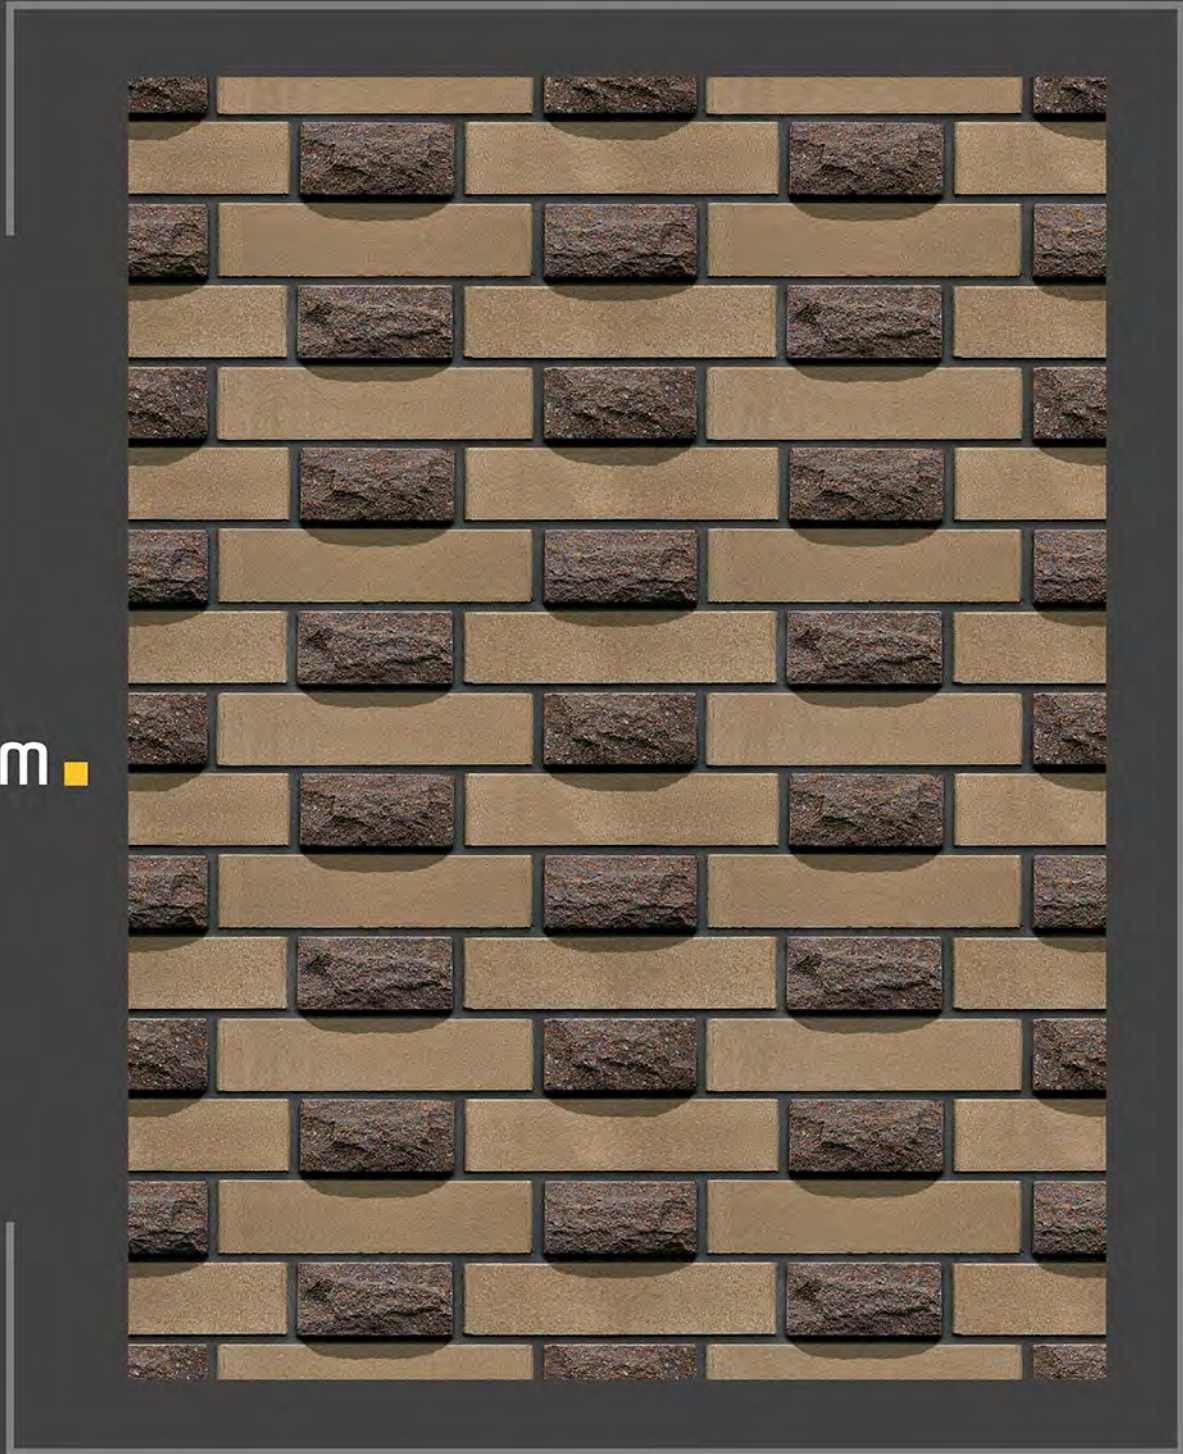

ELEVATION TILES
300x450mm

MOUNTAIN
inspiration

MACRON - 01

MATT FINISH

300x
450mm ■

HIGH DEPTH
ELEVATION

MACRON - 02

MATT FINISH