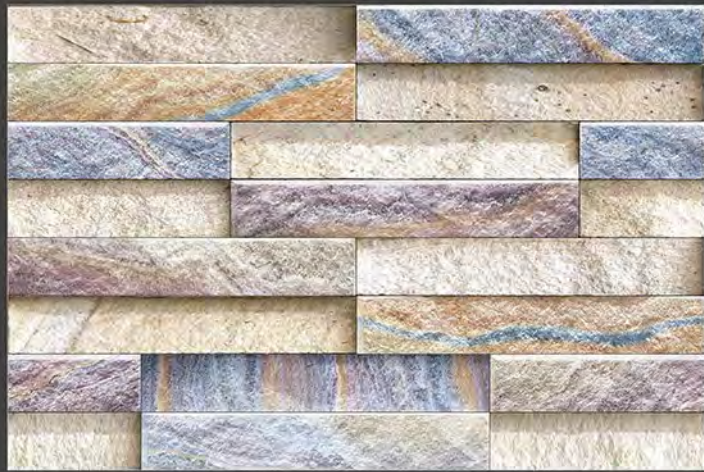

SPARCO - 07

MATT FINISH

300x
450mm ■

HIGH DEPTH
ELEVATION