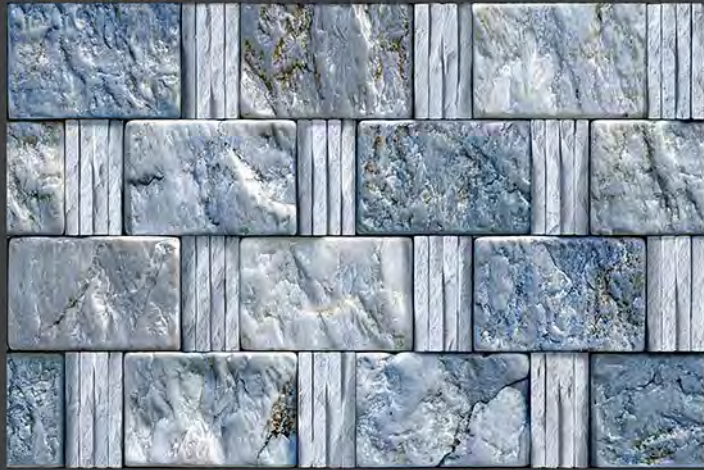

KITON - 07

MATT FINISH

300x
450mm ■

HIGH DEPTH
ELEVATION