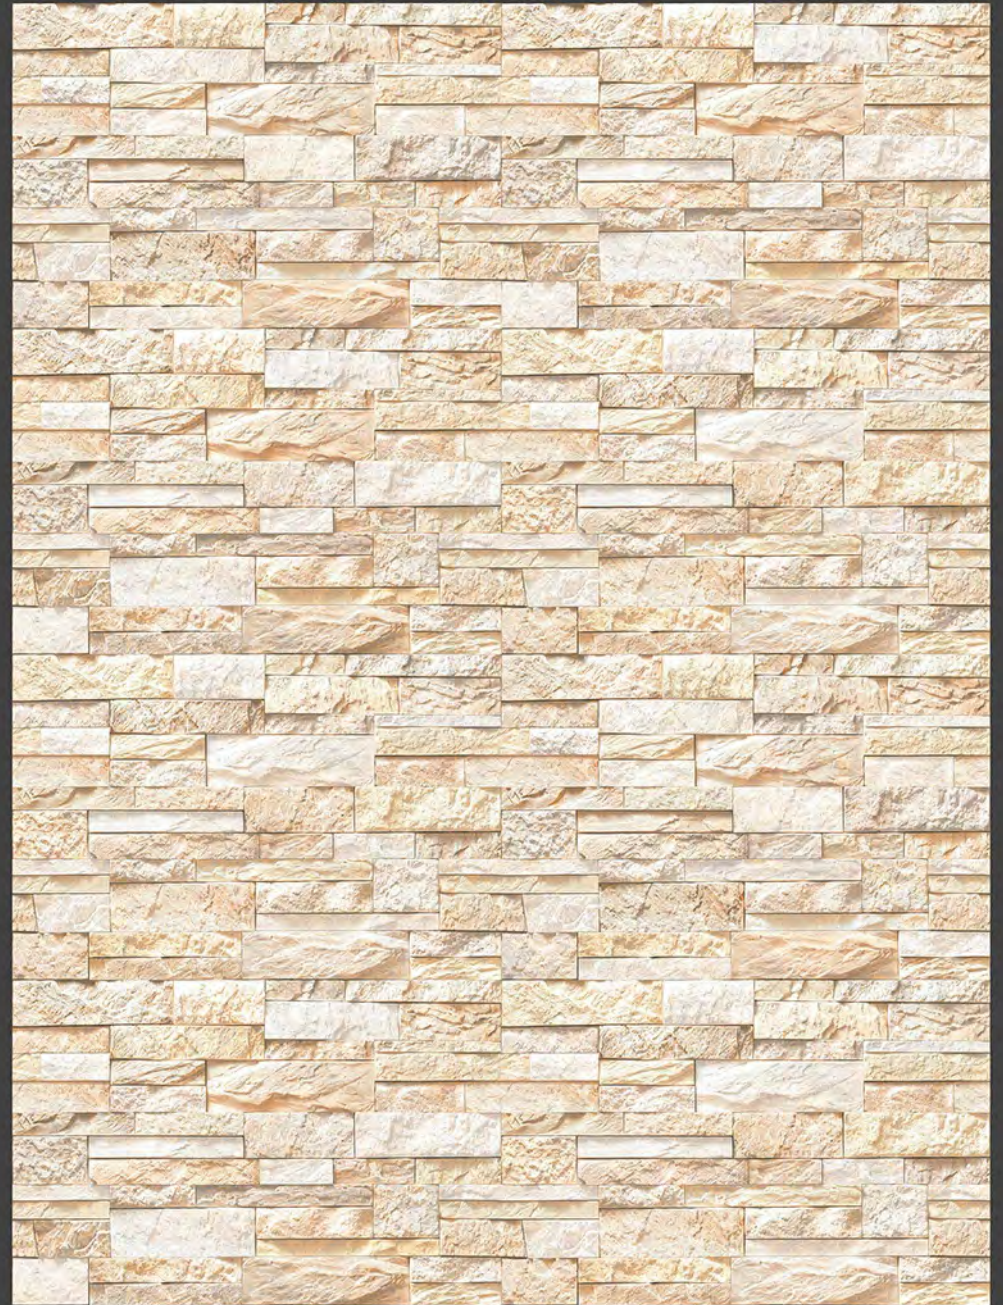

ROMEO - 05

MATT FINISH

300x
450mm ■

HIGH DEPTH
ELEVATION