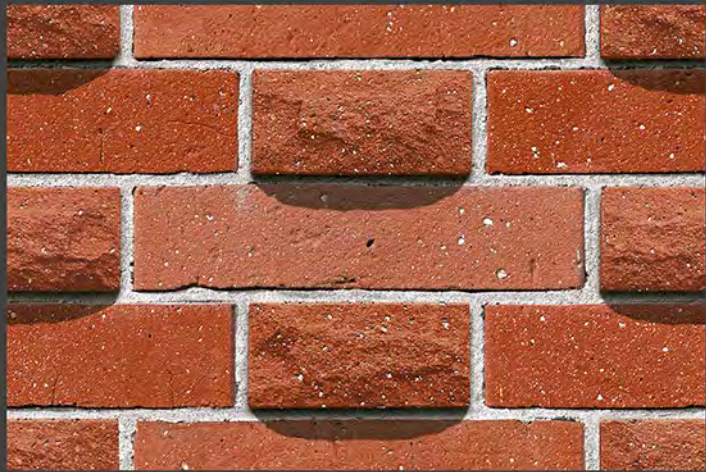

ELEVATION TILES
300x450mm

MOUNTAIN
inspiration

MACRON - 01

MATT FINISH

300x
450mm ■

HIGH DEPTH
ELEVATION

MACRON - 02

MATT FINISH