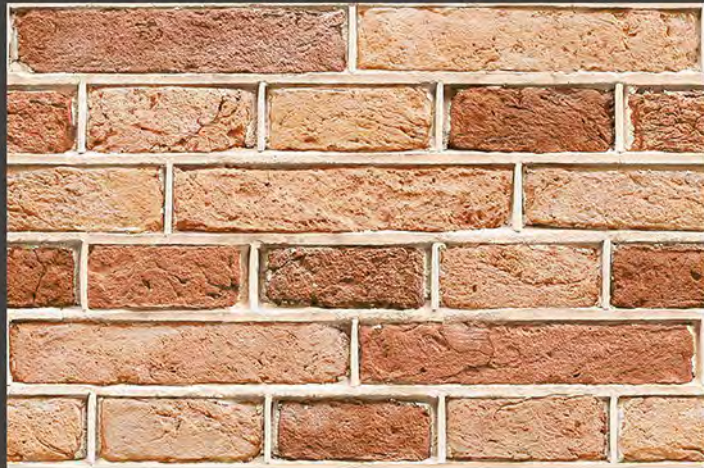

LANCIA - 03

MATT FINISH

300x
450mm ■

HIGH DEPTH
ELEVATION