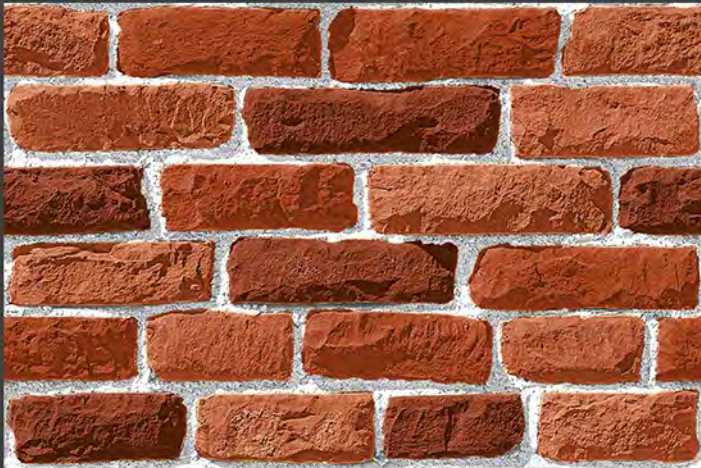

300x
450mm ■

VONOVIA - 06

MATT FINISH

HIGH DEPTH
ELEVATION

300x
450mm ■

VONOVIA - 07

MATT FINISH

HIGH DEPTH
ELEVATION