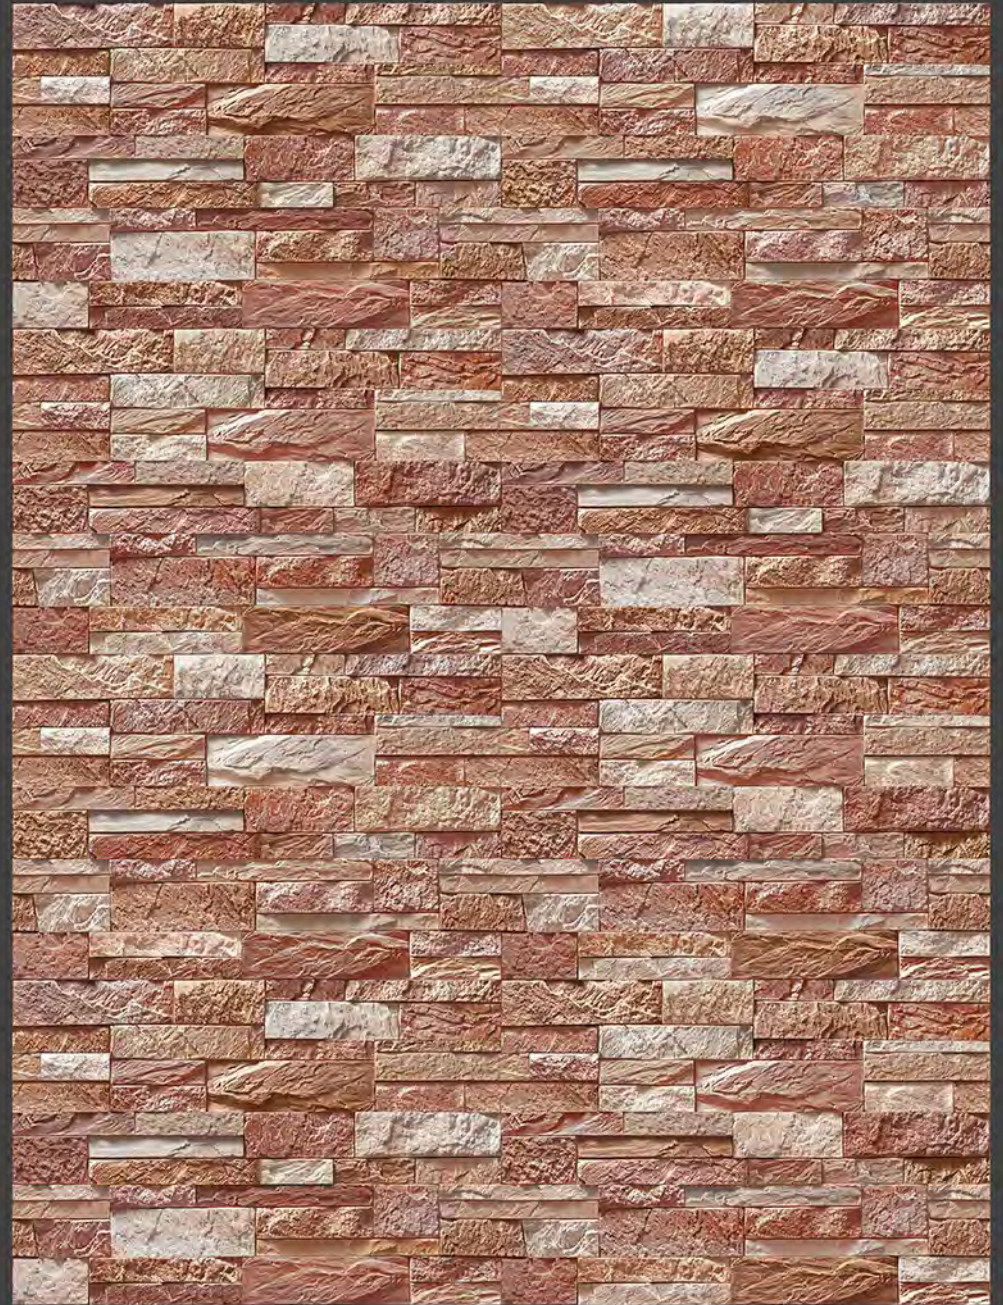

HIGH DEPTH
ELEVATION

300x
450mm

ROMEO - 08

MATT FINISH

300x
450mm ■

HIGH DEPTH
ELEVATION

ROMEO - 09

MATT FINISH