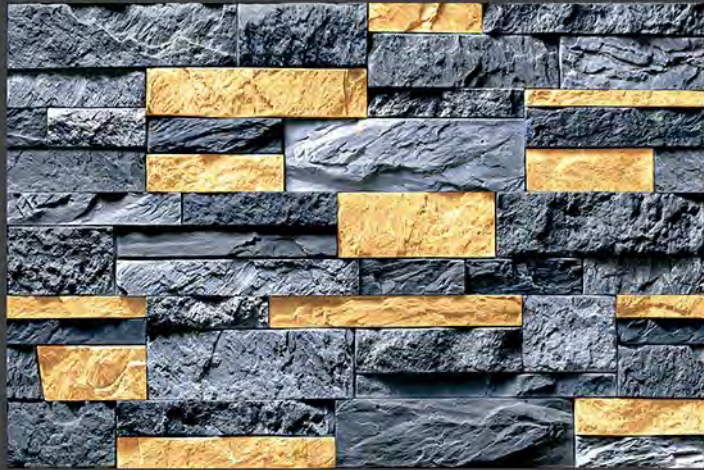

300x
450mm ■

HIGH DEPTH
ELEVATION

ROMEO - 06

MATT FINISH

300x
450mm ■

HIGH DEPTH
ELEVATION

ROMEO - 07

MATT FINISH