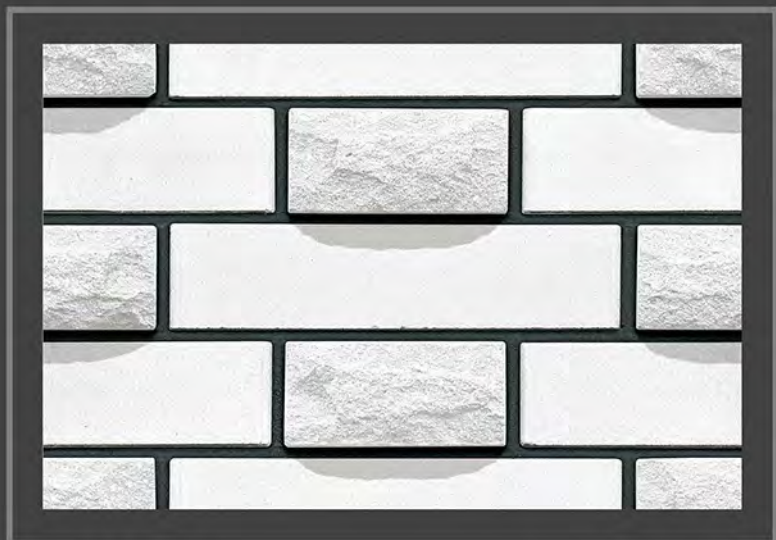

300x
450mm ■

HIGH DEPTH
ELEVATION

MACRON - 05

MATT FINISH

300x
450mm ■

HIGH DEPTH
ELEVATION

MACRON - 06

MATT FINISH