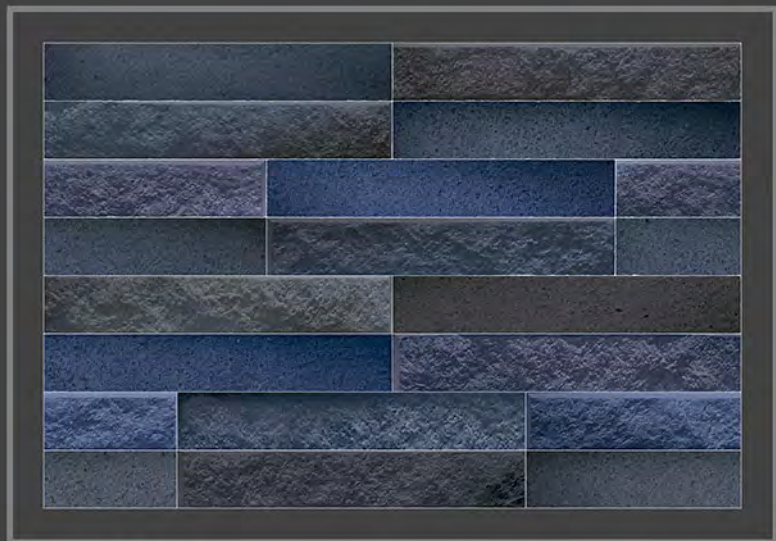

HIGH DEPTH
ELEVATION

SPARCO - 03

MATT FINISH

300x
450mm ■

HIGH DEPTH
ELEVATION

SPARCO - 04

MATT FINISH

300x
450mm ■