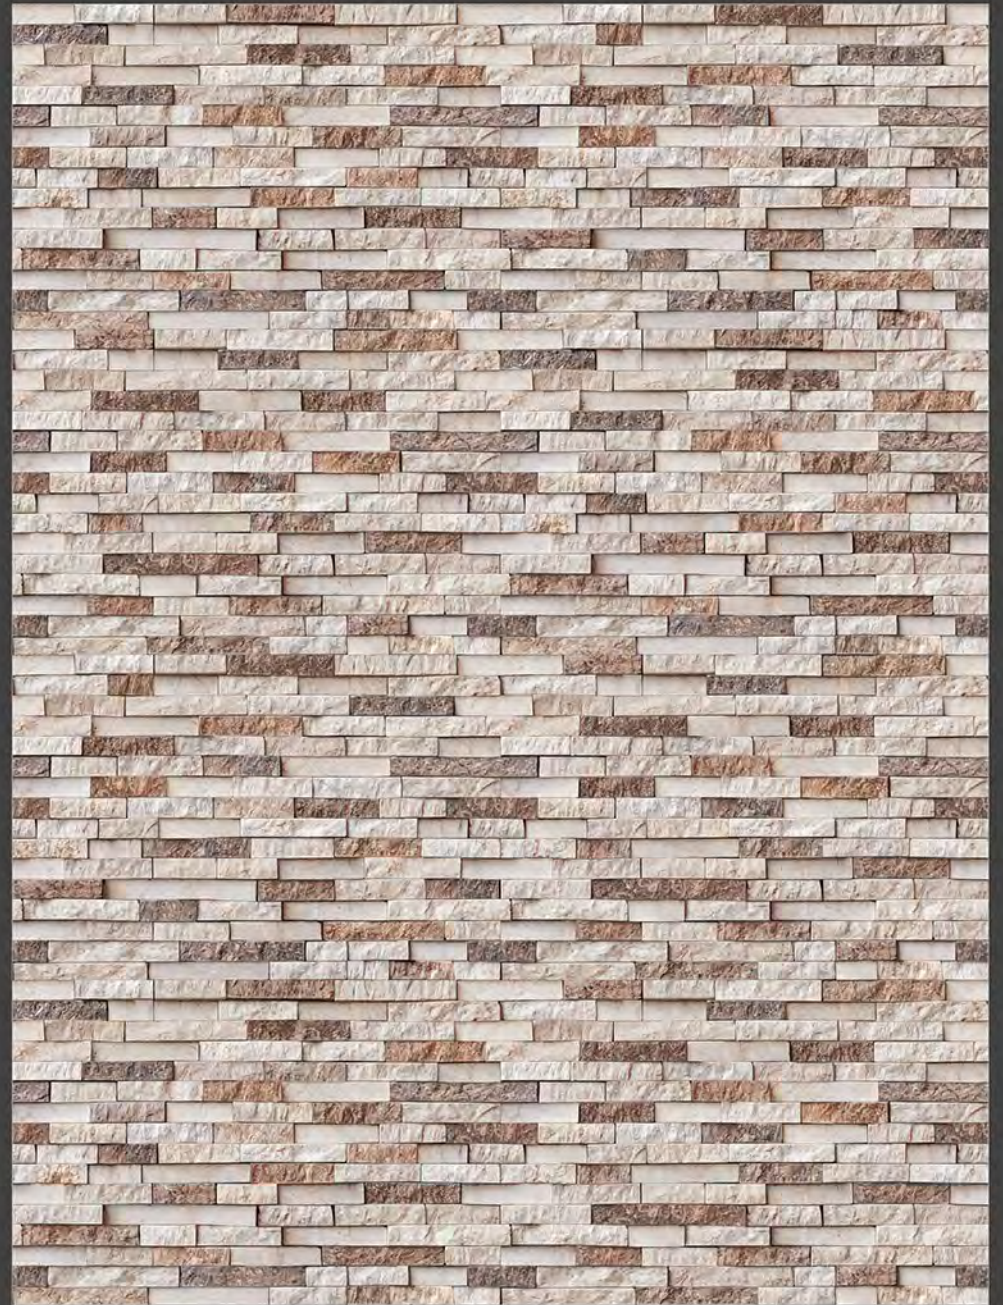

IBERIA - 01

MATT FINISH

300x
450mm ■

HIGH DEPTH
ELEVATION